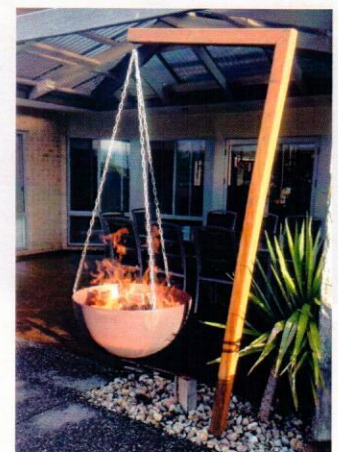

MILD STEEL BOWL

Other designs:

SUSPENDED FIREPLACE
Made to Order

Subject to the normal regulations relating to safety and outdoor fires.

CORTEN

800mm dia HEMISPHERE
4.0mm Steel